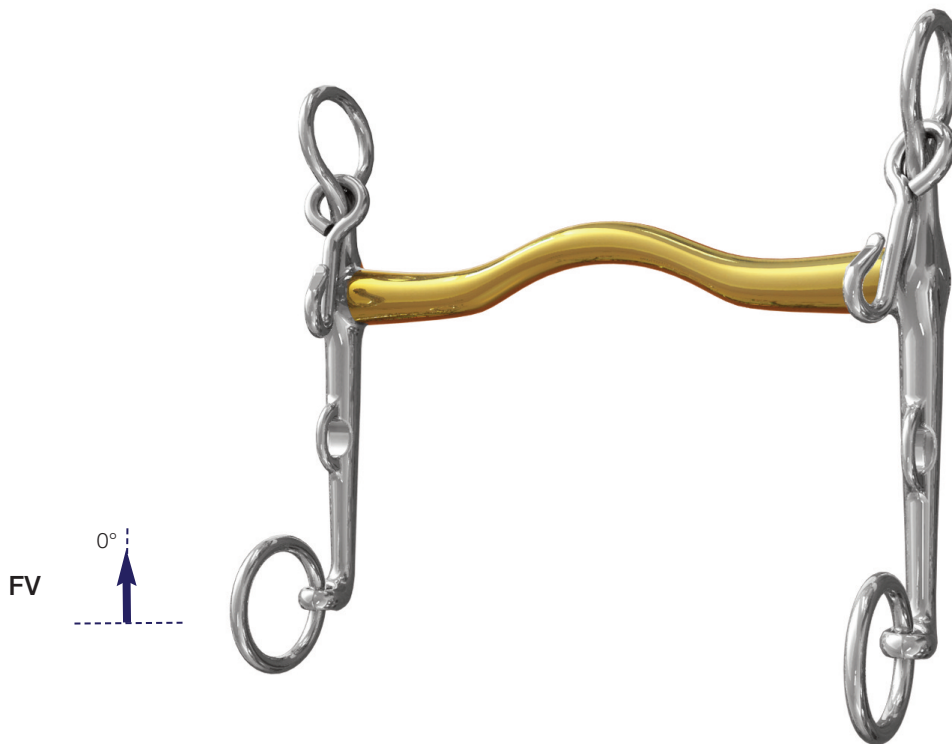

Slimma Weymouth

Available in 14mm (8015-5, 7 or 9FV)

See Video

Scan or visit website

Gives a good lifting action without upper palate interference. A very unobtrusive design that sits well back in the mouth over the thicker, less sensitive part of the tongue. The “Slimma” mouthpiece incorporates a wide low tongue bridge designed to eliminate any chance of upper palate interference whilst leaving much more space for the bridoon – hence a thicker bridoon is an option for a horse that is tentative into the contact.

CODE	MOUTHPIECE	THICKNESS	DRESSAGE LEGAL	SHANK SIZE	4 ½" 114mm	4 ¾" 120mm	5" 127mm	5 ¼" 133mm	5 ½" 140mm	5 ¾" 146mm	6" 152mm	6 ¼" 159mm	6 ½" 165mm
8015-5FV	SLIMMA	14mm	Y	5cm									
8015-7FV	SLIMMA	14mm	Y	7cm									
8015-9FV	SLIMMA	14mm	Y	9cm									